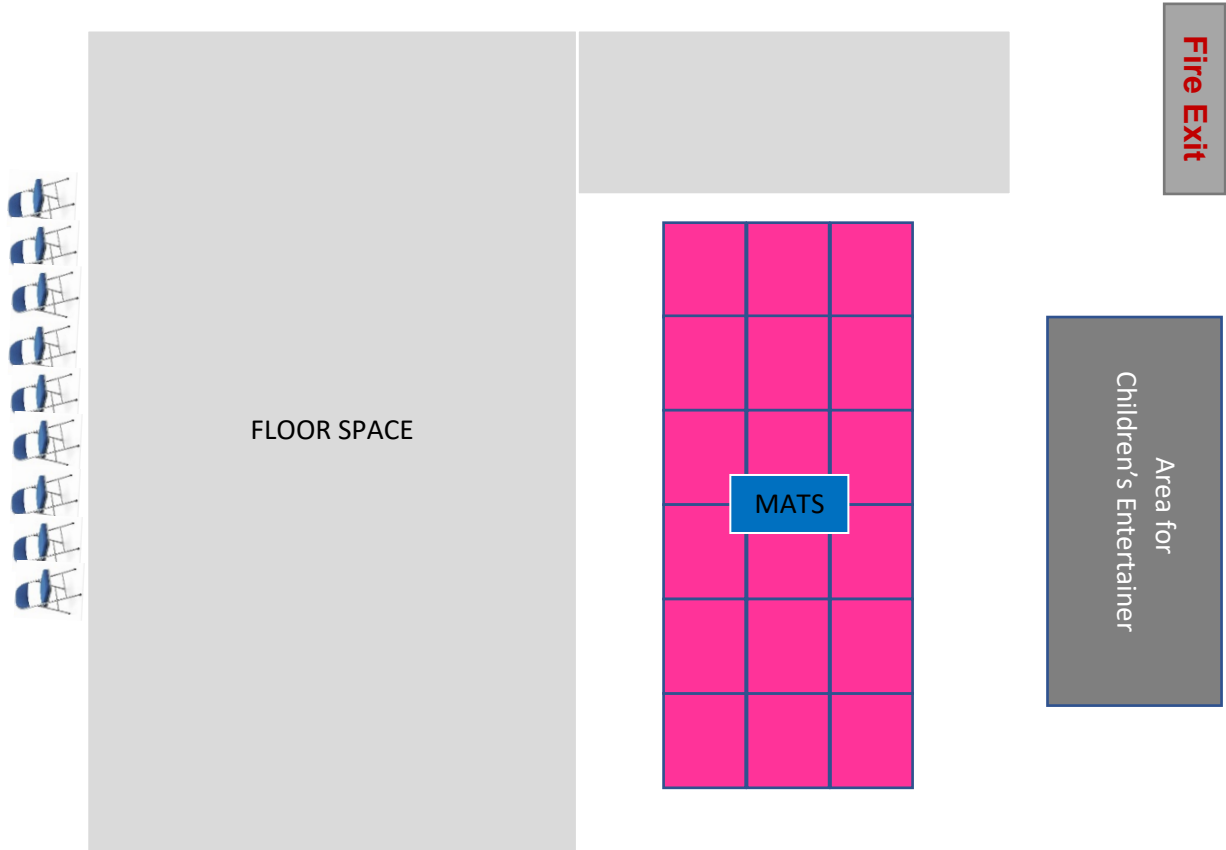

HALL LAYOUT (Not to scale)

BACK WALL

Cake/Presents

Catering for
25 + Children

Hall
Entrance

Refreshments