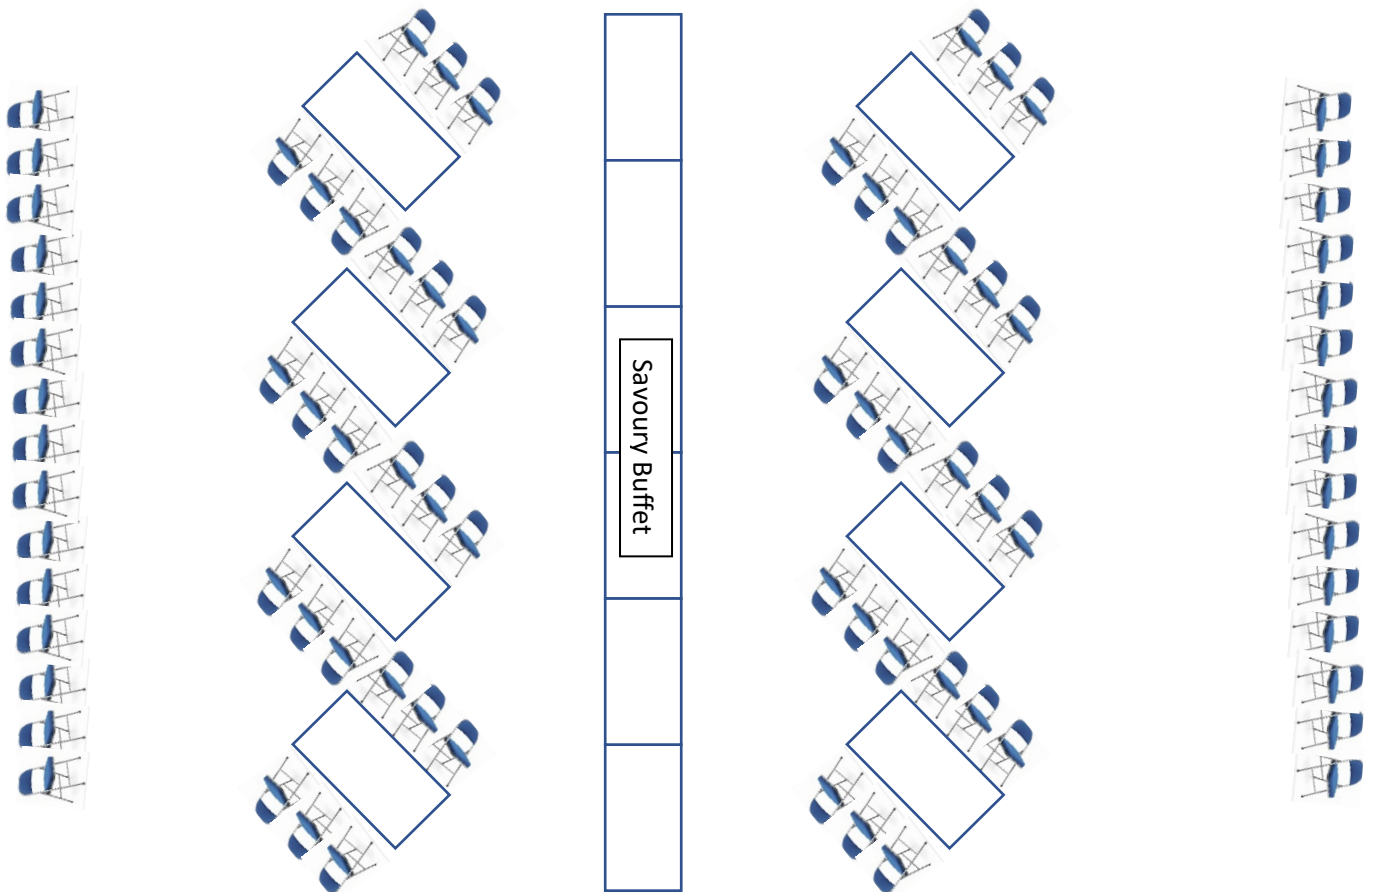

# HALL LAYOUT (Not to scale)

BACK WALL

Photos

Sweet Buffet

Fire Exit

**Catering for 120 people with standing room**

Hall Entrance

Refreshments