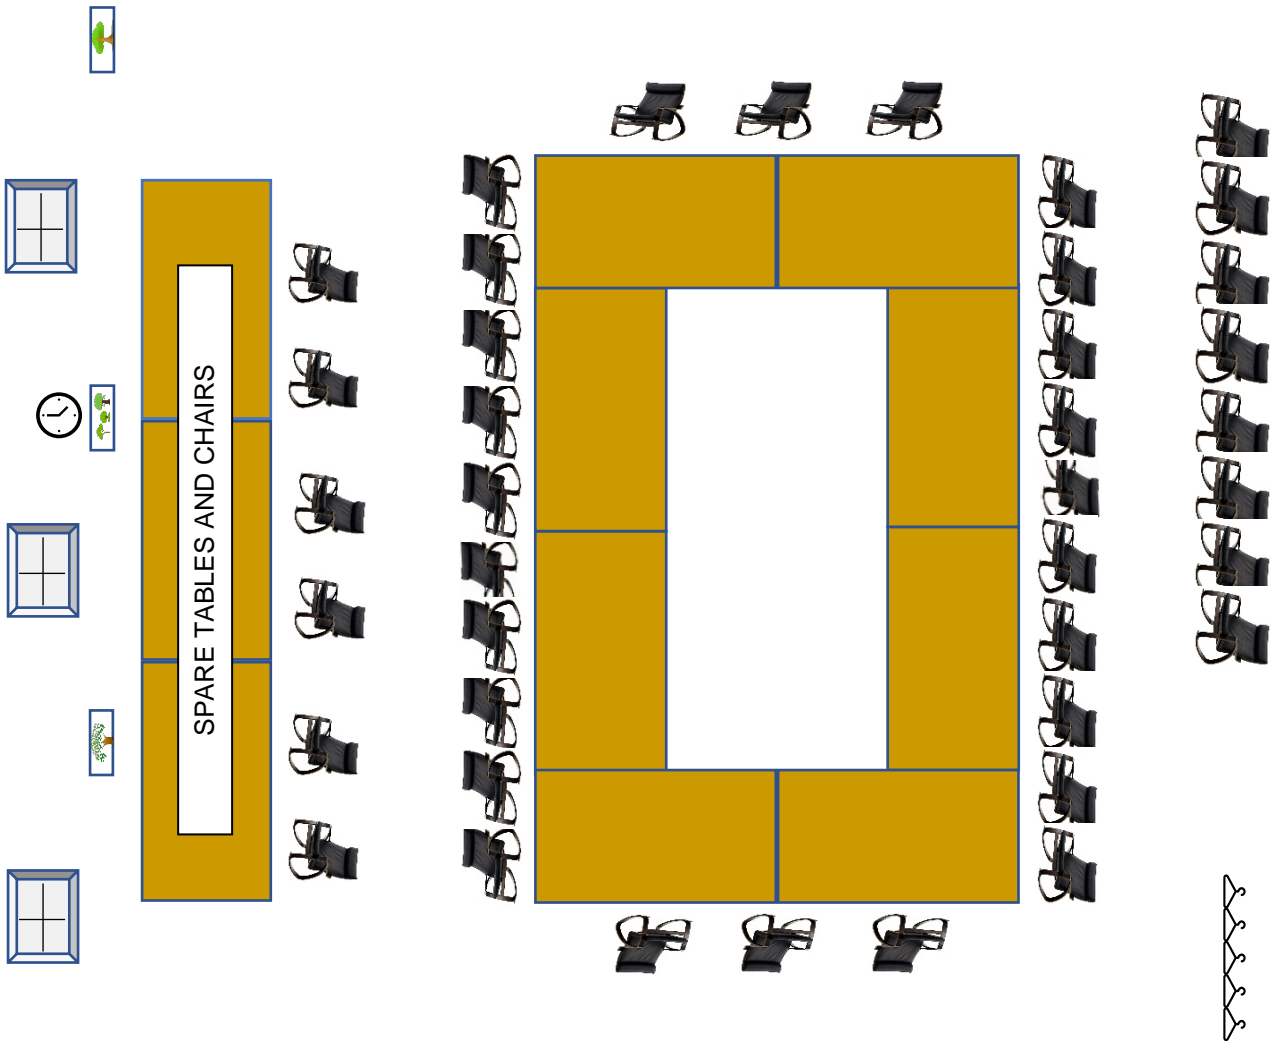

TRAINING ROOM  
LAYOUT  
(Not to scale)

BACK WALL

SMART SCREEN

SAMPLE 2