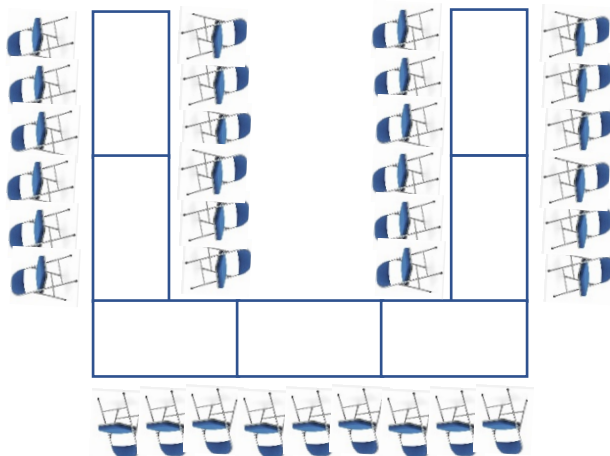

# HALL LAYOUT (Not to scale)

BACK WALL

SAMPLE ONLY

Fire Exit

Area for  
Children's Entertainer

Craft Table

Catering for  
30 + Children

Presents/Cake

Hall  
Entrance

Food

Drinks

Pick'n'Mix