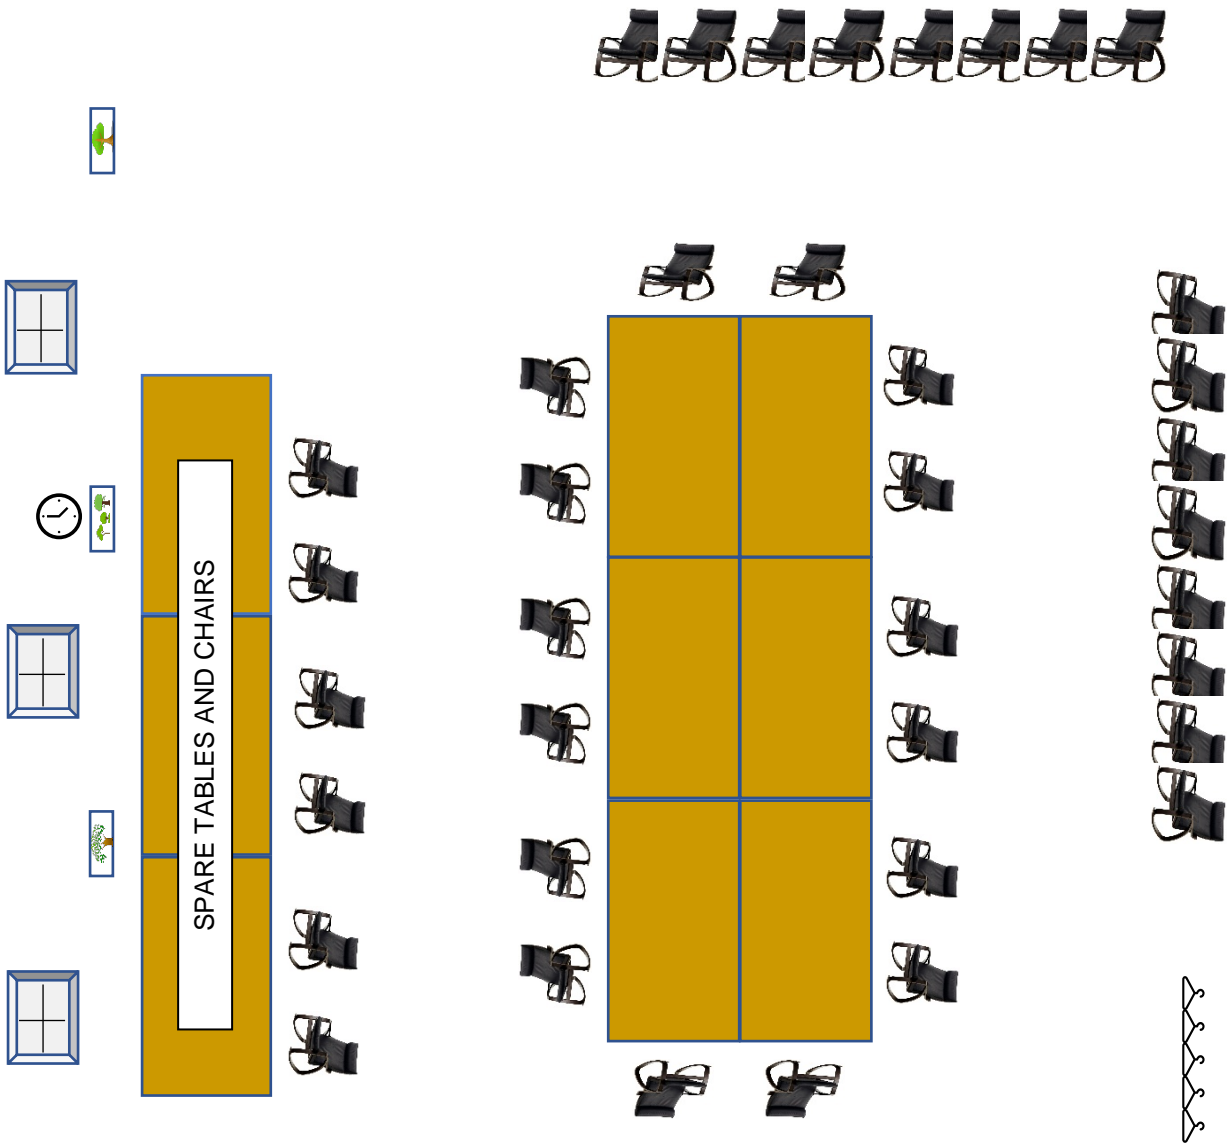

TRAINING ROOM LAYOUT (Not to scale)

BACK WALL

SMART SCREEN

SAMPLE 1